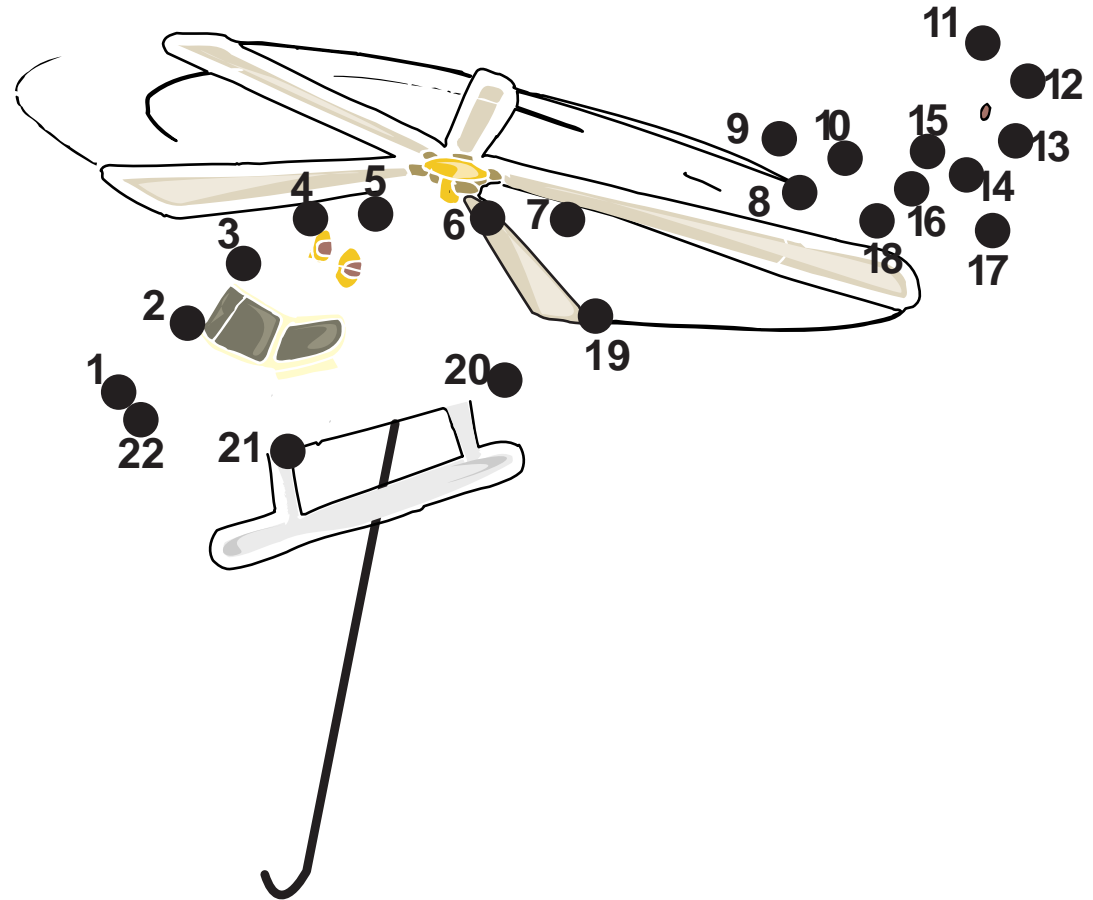

Connect the Dots

Connect the dots to find the helicopter and its target.

Genesis is managed for NASA's Space Science Division by the Jet Propulsion Laboratory (JPL), a division of the California Institute of Technology (Caltech). Genesis is a collaborative partnership made up of the California Institute of Technology, the Jet Propulsion Laboratory, Lockheed Martin Astronautics, NASA Johnson Space Center, and Los Alamos National Laboratory. The Genesis mission is the fifth chosen for NASA's Discovery Program. Genesis education materials are developed under contract by Mid-continent Research for Education and Learning (McREL), Aurora, CO.